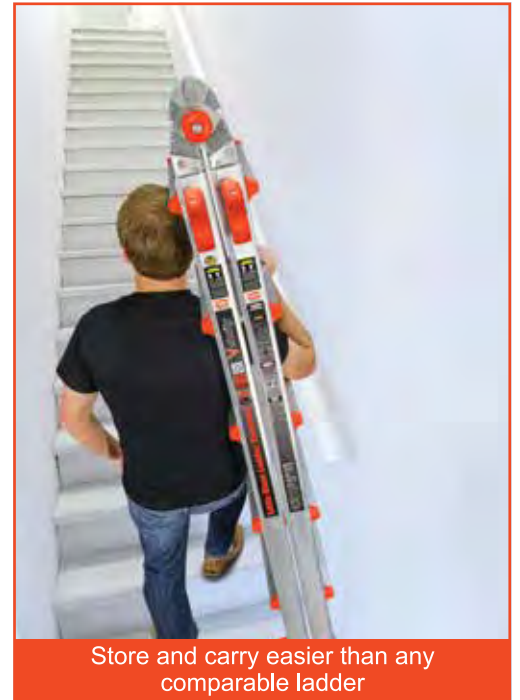

Velocity™

PATENTED ROCK LOCK® ADJUSTERS

Easier than ever
to use

LIGHTWEIGHT

15% lighter than
the competition

TIP & GLIDE™ WHEELS

Easy to move

**Little
Giant**
Ladder Systems

CLIMB ON

LIFETIME LIMITED WARRANTY

Use as multiple sizes of stepladders

Expand your work area

Access hard-to-reach places

Work safely next to fragile surfaces with 90-degree position

Work over stairs and uneven surfaces safely

Store and carry easier than any comparable ladder

LIFETIME LIMITED WARRANTY • TYPE IA 300 LBS

Part Number	Model	Stepladder Max Height	Stepladder Highest Standing Level	Stepladder Max Reach	Extension Max Height	Extension Highest Standing Level	Extension Max Reach	Storage Height	Weight	Shipping Weight
15413-001	13	5' 1"	2' 11"	9' 5"	11'	7' 9"	14' 3"	3' 7"	25 lbs	34 lbs
15417-001	17	7' 1"	4' 9"	11' 3"	15'	11' 7"	18' 1"	4' 7"	30.5 lbs	41 lbs
15422-001	22	9' 1"	6' 7"	13' 1"	19'	15' 6"	22'	5' 7"	39 lbs	49 lbs
15426-001	26	11' 1"	8' 7"	15' 1"	23'	19' 4"	25' 10"	6' 7"	49.5 lbs	57 lbs