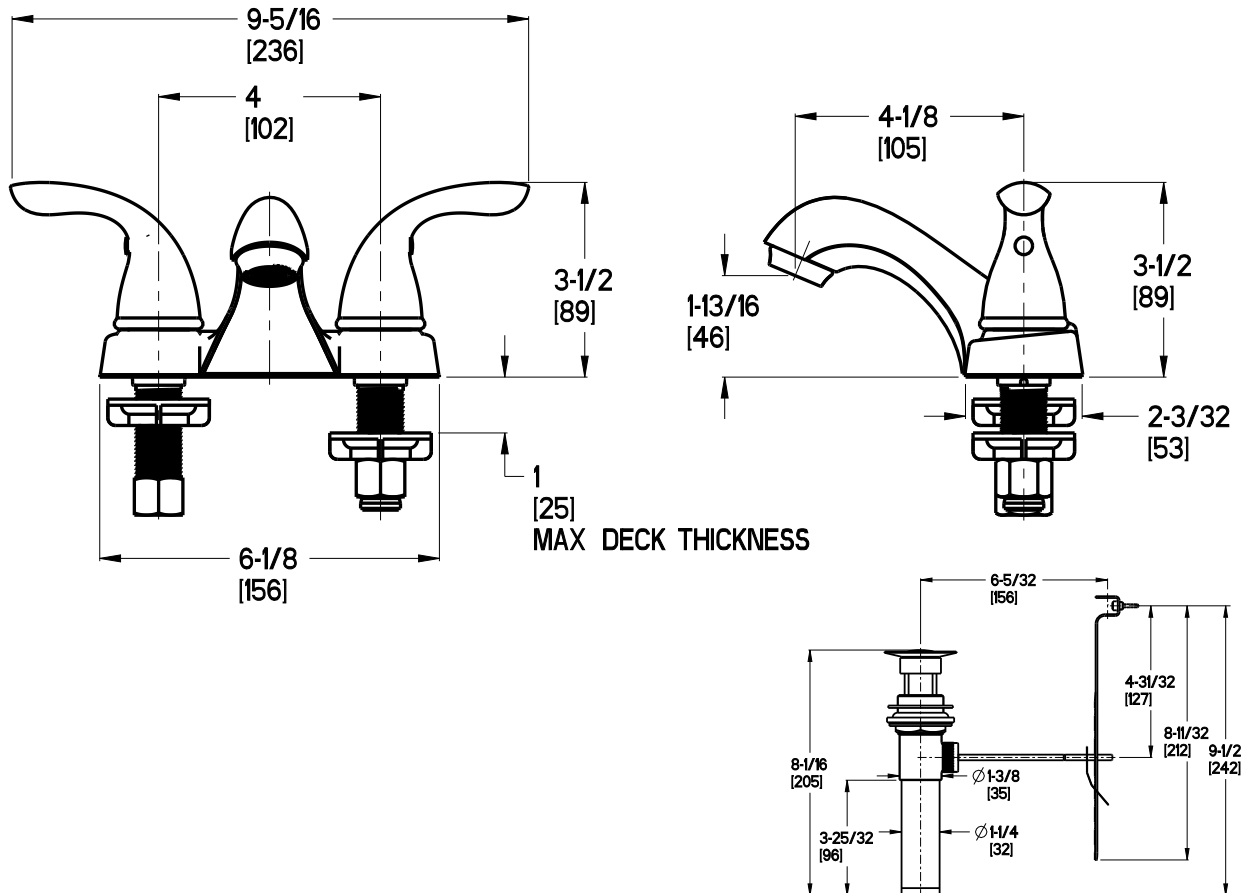

Pfirst Series™ 4" Centerset Lavatory Faucet

- LG143-6100 Finish(C)
- LG143-610K Finish(K)
- LG143-610Y Finish(Y)

Specifications

- Two-Handle
- 3-Hole Installation
- Pforever Seal

Features

- 1.2 GPM Flow Rate
- All Metal Construction
- Metal Pop-Up
- Washerless Cartridge
- Pforever Warranty®

Dimensions

Ø1 Min to Ø1-1/2 Max. Deck Hole Openings